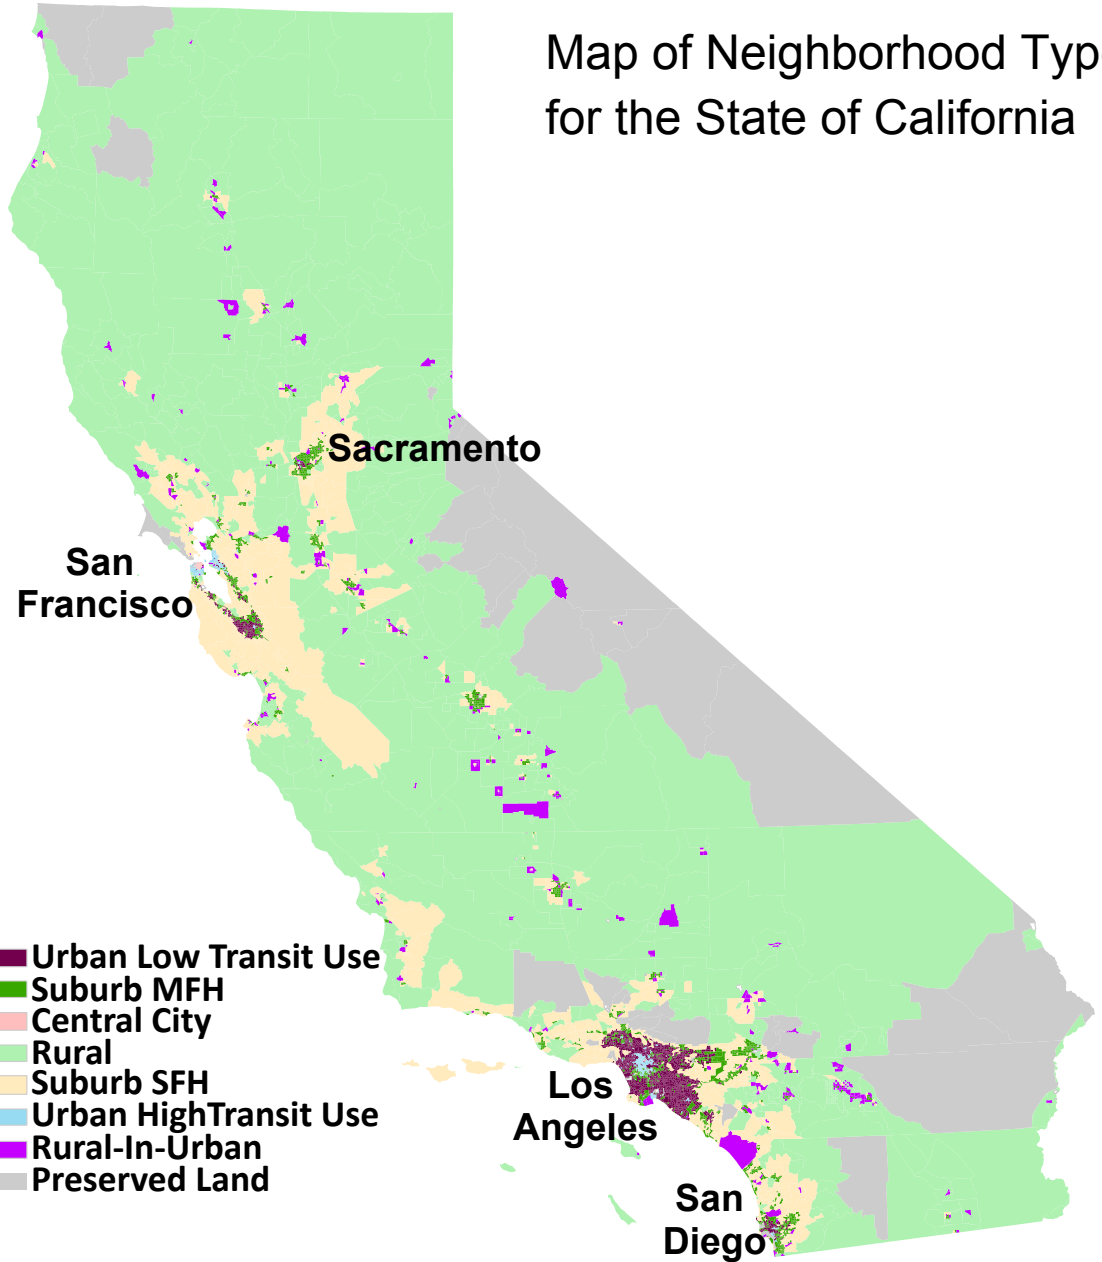

Map of Neighborhood Types for the State of California

San Francisco

Sacramento

Los Angeles

San Diego

- Urban Low Transit Use
- Suburb MFH
- Central City
- Rural
- Suburb SFH
- Urban High Transit Use
- Rural-In-Urban
- Preserved Land