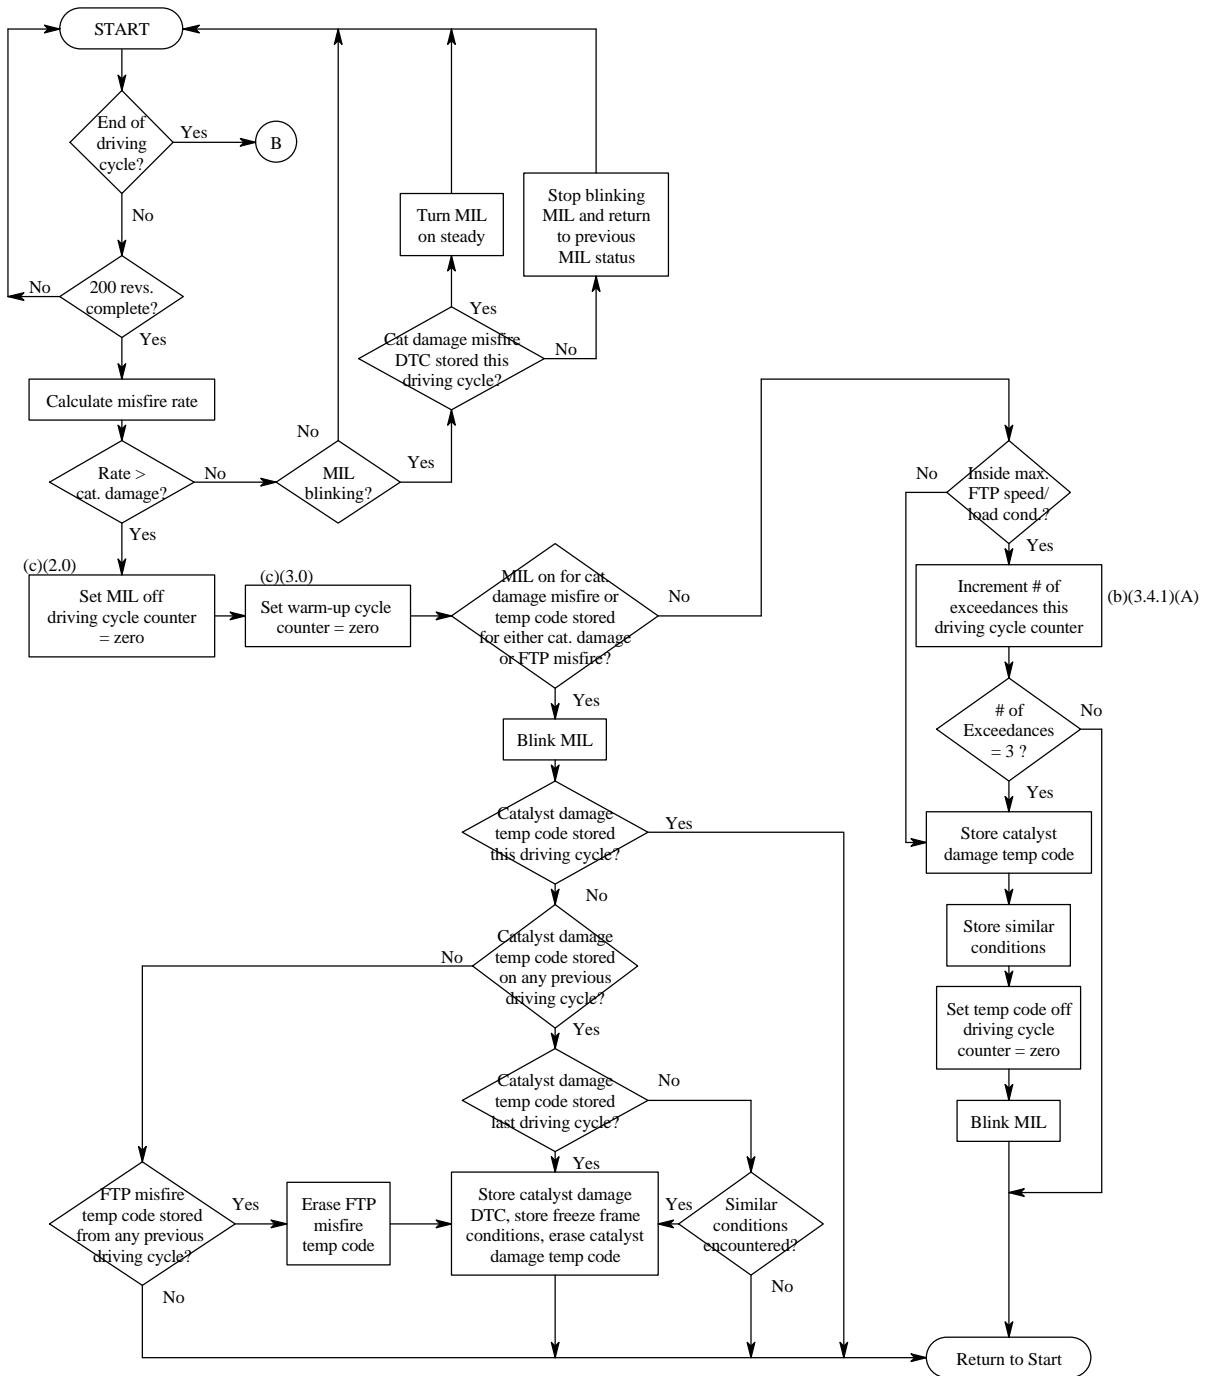

# OBD II Misfire Fault Setting - FTP Misfire Rates

### Code/MIL Clearing for FTP Misfire Rates

## OBD II Misfire Fault Setting -- Catalyst Damage

### Code/MIL Clearing for Catalyst Damaging Misfire