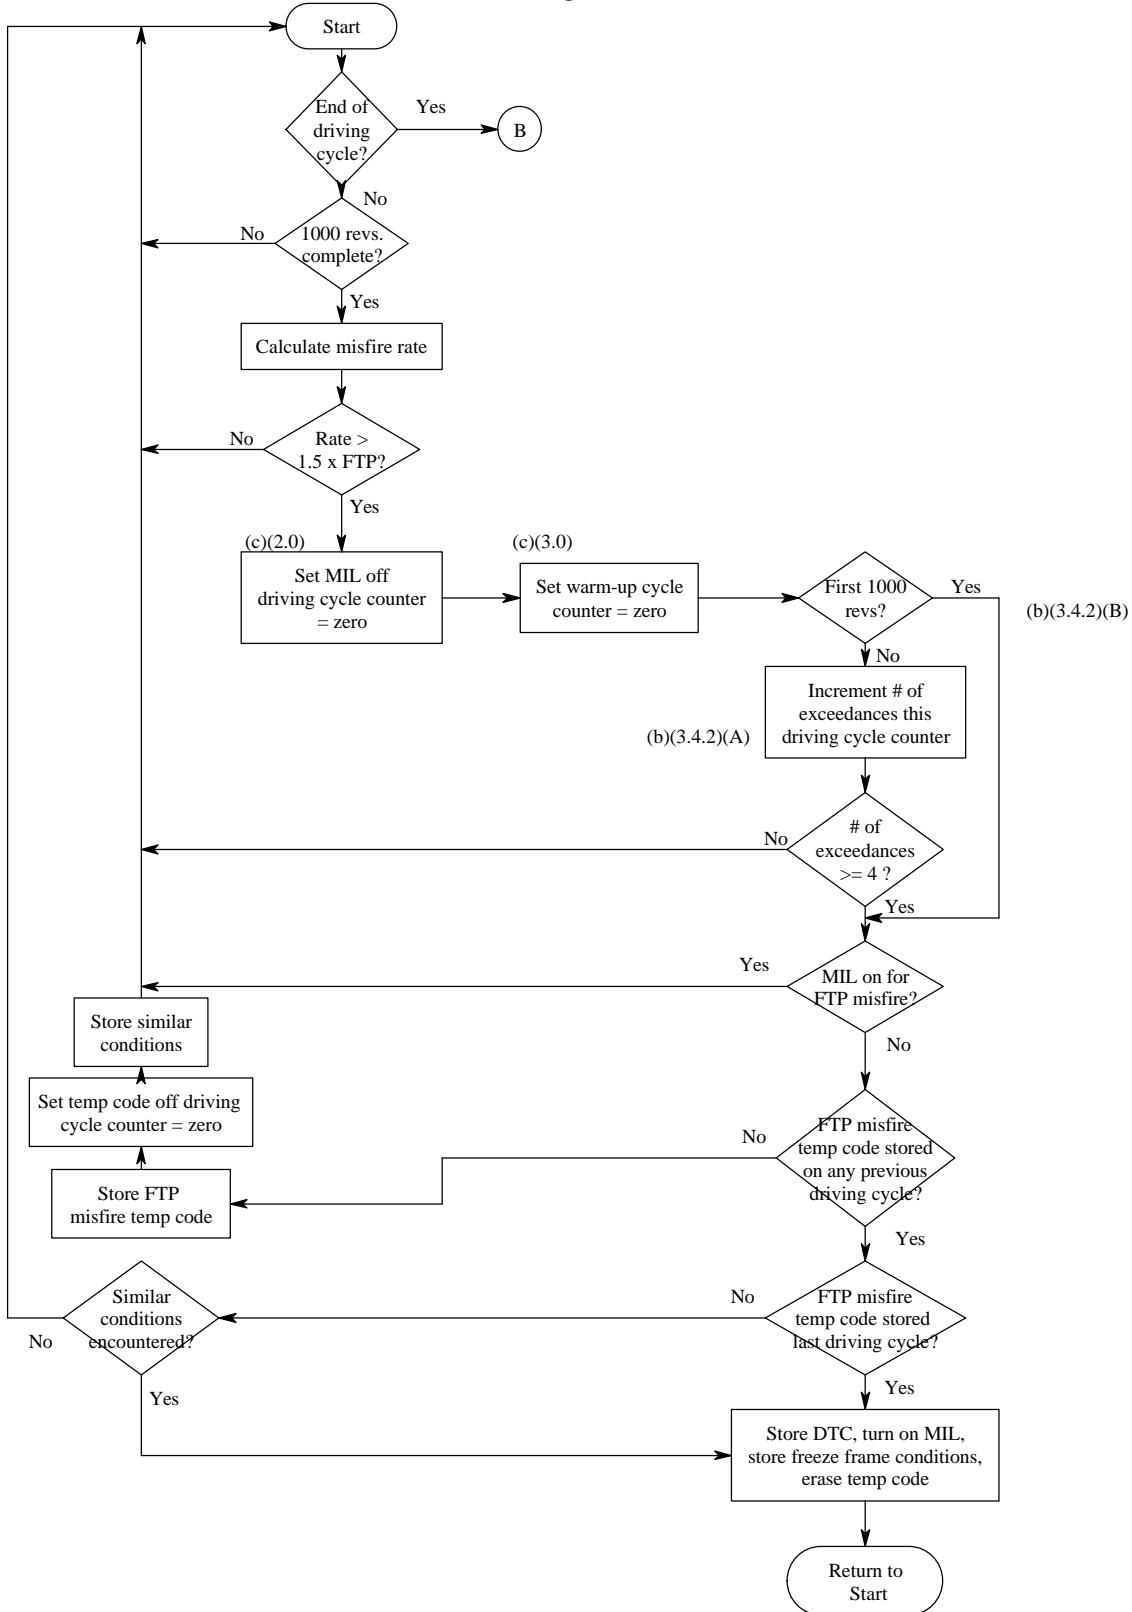

# OBD II Misfire Fault Setting - FTP Misfire Rates

### Code/MIL Clearing for FTP Misfire Rates

## OBD II Misfire Fault Setting -- Catalyst Damage

### Code/MIL Clearing for Catalyst Damaging Misfire