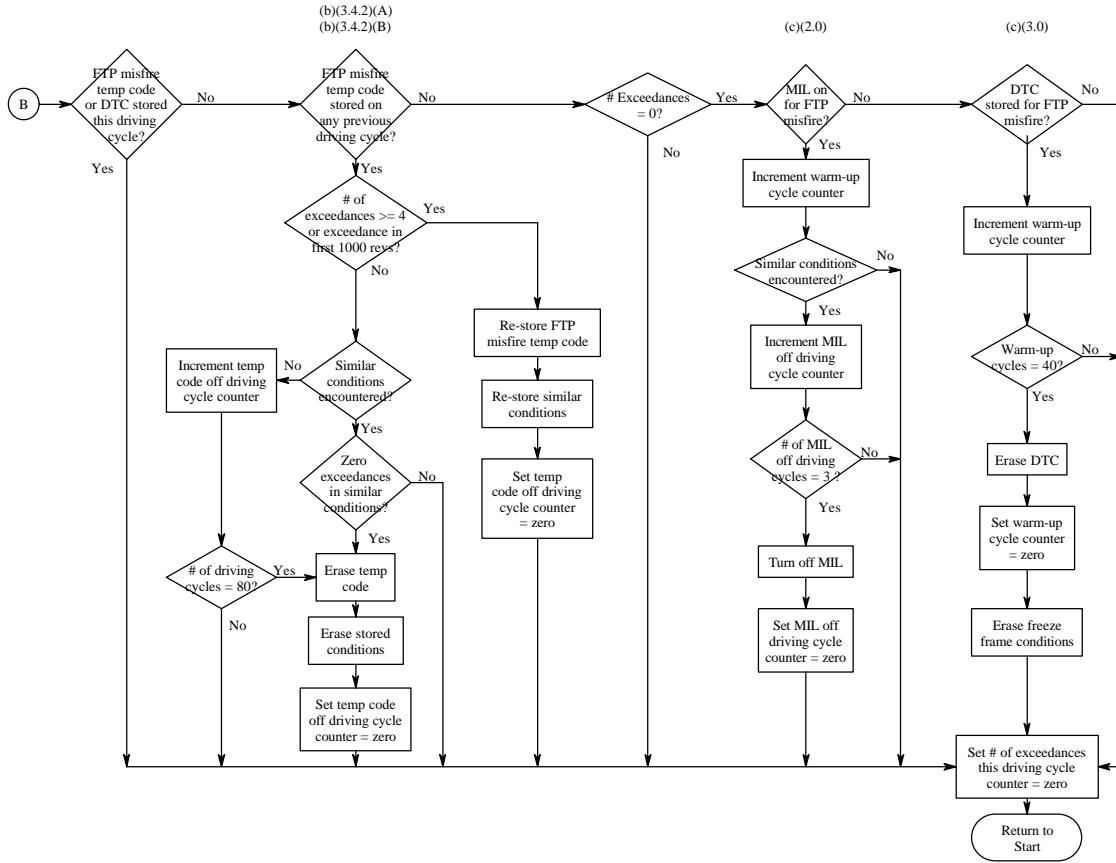

# OBD II Misfire Fault Setting - FTP Misfire Rates

### Code/MIL Clearing for FTP Misfire Rates

## OBD II Misfire Fault Setting -- Catalyst Damage

### Code/MIL Clearing for Catalyst Damaging Misfire