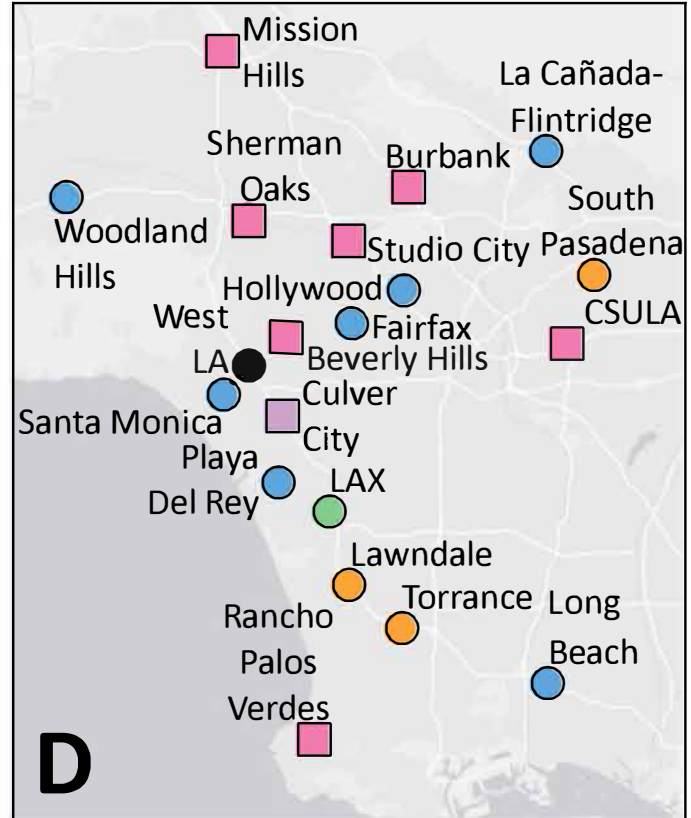

Attachment 5: Hydrogen Station Locations Map

Year Open

- 2015
- 2016
- 2017
- 2018
- 2019
- 2020
- Open
- Under Development

Truckee

Inset B

Inset A

Santa Nella

Coalinga

Santa Barbara

Thousand Oaks

Santa Clarita

Inset D

Inset E

Inset C