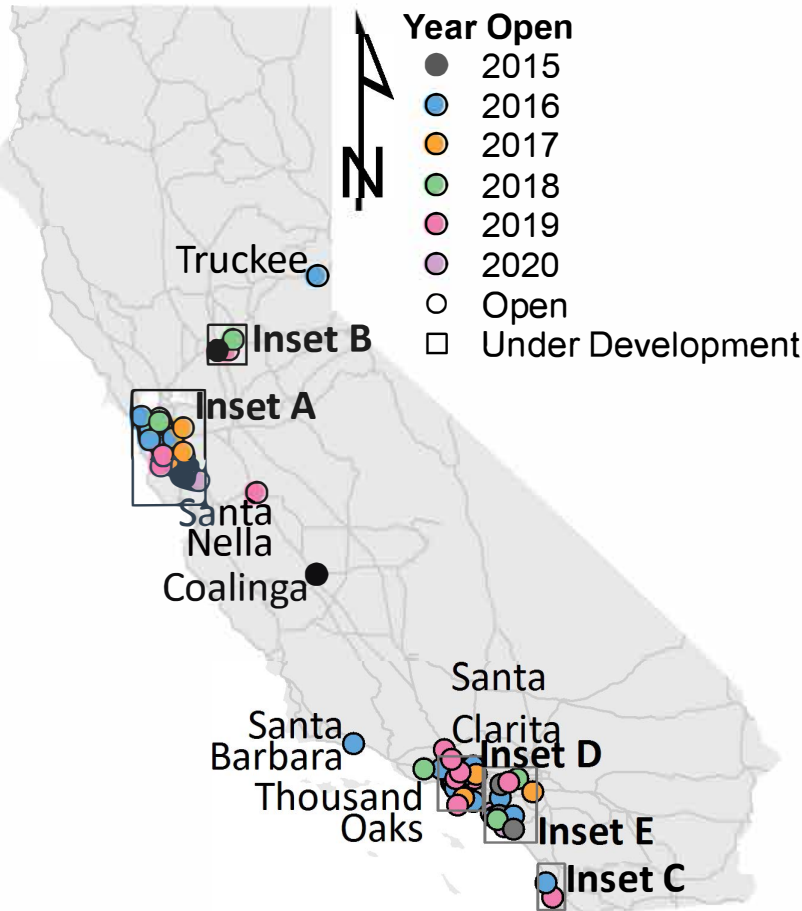

Attachment 5: Hydrogen Station Locations Map

Year Open

- 2015
- 2016
- 2017
- 2018
- 2019
- 2020
- Open
- Under Development

Truckee

Inset B

Inset A

Santa Nella

Coalinga

Santa Barbara

Thousand Oaks

Santa Clarita

Inset D

Inset E

Inset C