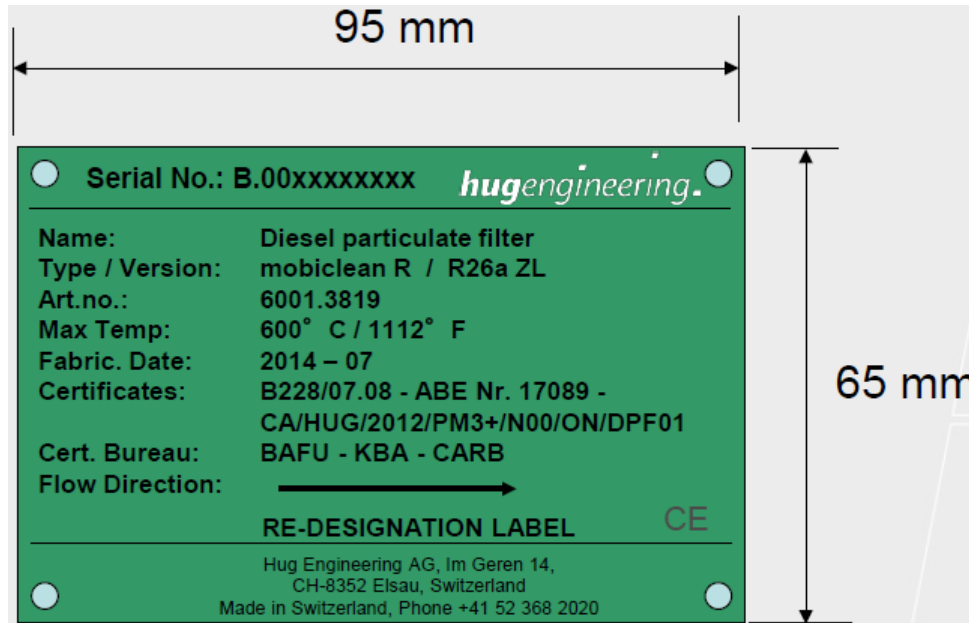

Labels for the Hug Engineering, Inc. Mobiclean R System

Relating to Executive Order Series DE-12-001

Effective Date: September 9, 2014

Page 1 of 2

Replacement Label:

Note:

- The labels that are attached to the Mobiclean R center body and engine are identical.

Labels for the Hug Engineering, Inc. Mobiclean R System
Relating to Executive Order Series DE-12-001
Effective Date: September 9, 2014
Page 2 of 2

Re-Designation Label:

Note:

- This label (example) is only for complete filter systems that have been reviewed and approved by Hug Engineering, Inc. for re-designation (removal from one engine and installation onto another engine).