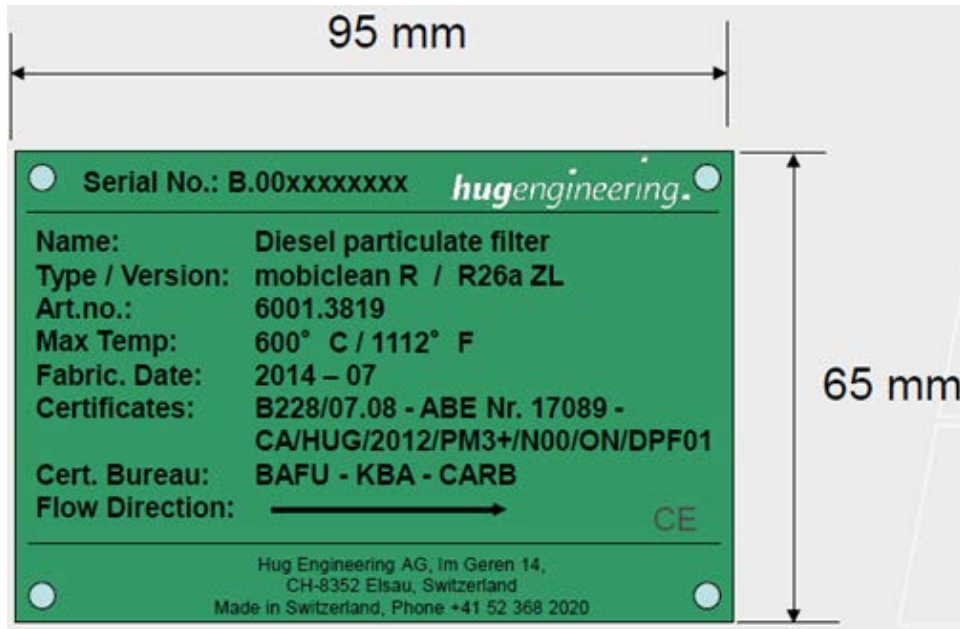

Labels for the Hug Engineering, Inc. Mobiclean R System

Relating to Executive Order Series DE-12-001

Effective Date: September 9, 2014

Page 1 of 2

Replacement Label:

Note:

- The labels that are attached to the Mobiclean R center body and engine are identical.

Labels for the Hug Engineering, Inc. Mobiclean R System
Relating to Executive Order Series DE-12-001
Effective Date: September 9, 2014
Page 2 of 2

Re-Designation Label:

Note:

- This label (example) is only for complete filter systems that have been reviewed and approved by Hug Engineering, Inc. for re-designation (removal from one engine and installation onto another engine).