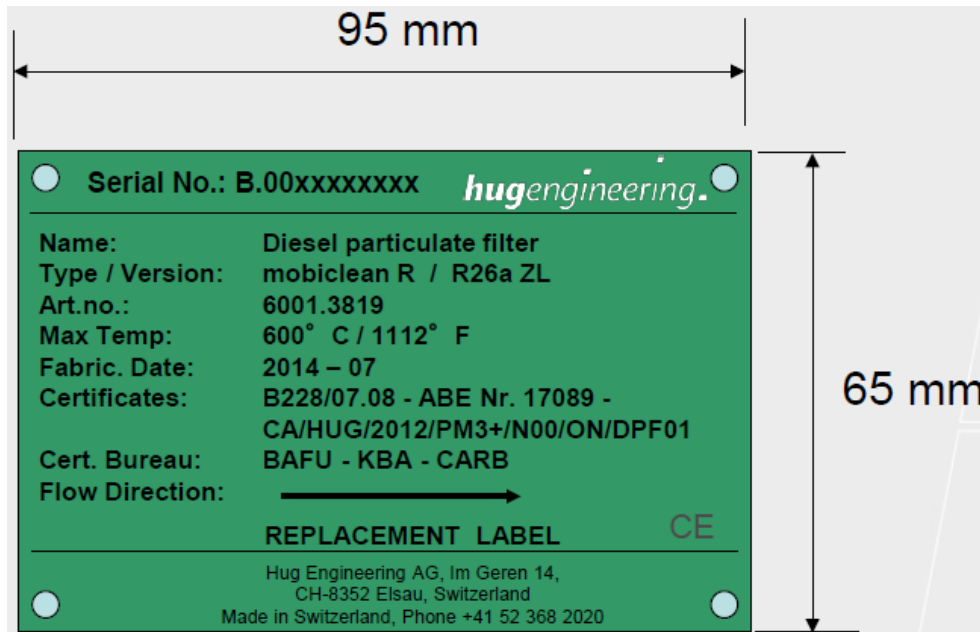

Labels for the Hug Engineering, Inc. Mobiclean R System

Relating to Executive Order Series DE-12-001

Effective Date: September 9, 2014

Page 1 of 2

Replacement Label:

Note:

- The labels that are attached to the Mobiclean R center body and engine are identical.

Labels for the Hug Engineering, Inc. Mobiclean R System
Relating to Executive Order Series DE-12-001
Effective Date: September 9, 2014
Page 2 of 2

Re-Designation Label:

Note:

- This label (example) is only for complete filter systems that have been reviewed and approved by Hug Engineering, Inc. for re-designation (removal from one engine and installation onto another engine).