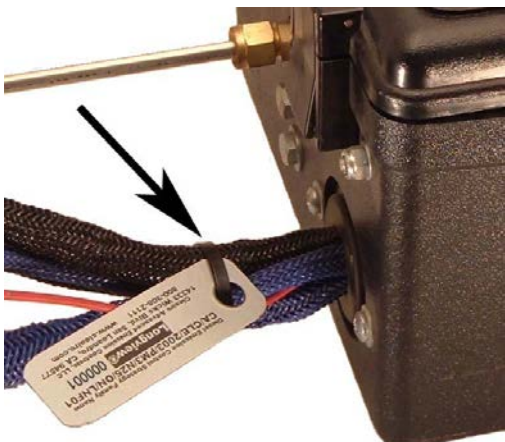

ATTACHMENT 3
Executive Order DE-08-007-04

Label for the Cleaire Longview™ System

Notes:

- Month and year of manufacture are not included. This information is readily obtained from Cleaire by reference to the serial number.
- The labels that are attached to the Longview and engine are identical. The figures below illustrate typical installations: one on the electronic controller's wiring harness, the other on an engine stud.

Additional System Labels

The following sample label is permanently attached to the diesel particulate filter:

The following sample label is permanently attached to the lean NOx catalyst: