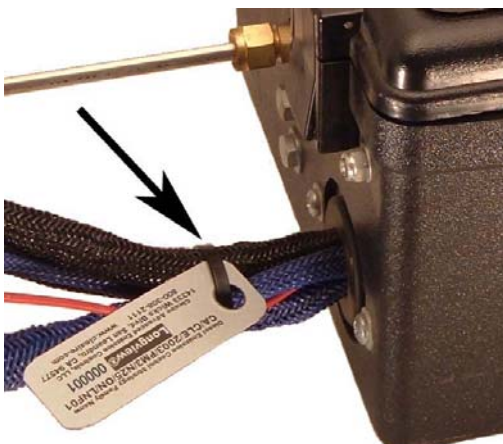

ATTACHMENT 3
Executive Order DE-08-007-03

Label for the Cleaire Longview System

Notes:

- Month and year of manufacture are not included. This information is readily obtained from Cleaire by reference to the serial number.
- The labels that are attached to the Longview and engine are identical. The figures below illustrate typical installations: one on the electronic controller's wiring harness, the other on an engine stud.

Additional System Labels

The following sample label is permanently attached to the diesel particulate filter:

The following sample label is permanently attached to the lean NOx catalyst: