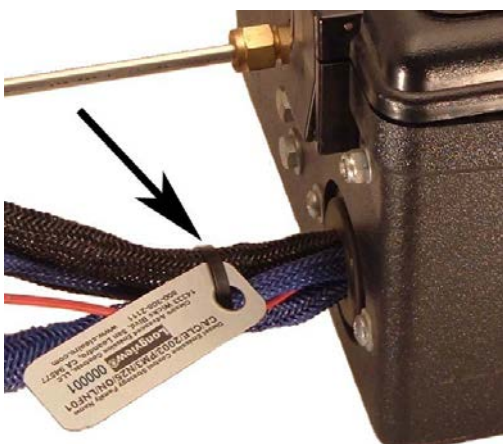

ATTACHMENT 3
Executive Order DE-08-006-04

Label for the Cleaire Longview™ System

Notes:

- Month and year of manufacture are not included. This information is readily obtained from Cleaire by reference to the serial number.
- The labels that are attached to the Longview and engine are identical. The figures below illustrate typical installations: one on the electronic controller's wiring harness, the other on an engine stud.

Additional System Labels

The following sample label is permanently attached to the diesel particulate filter:

The following sample label is permanently attached to the lean NOx catalyst: