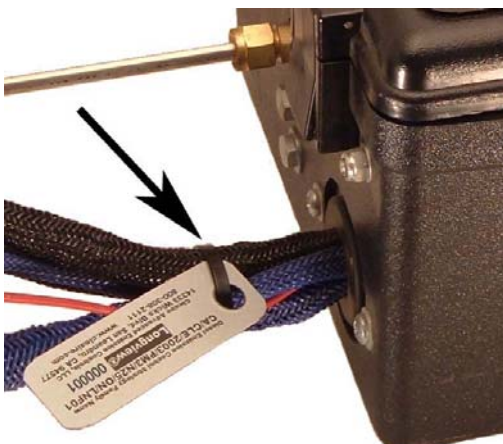

ATTACHMENT 3
Executive Order DE-08-006-03

Label for the Cleaire Longview System

Notes:

- Month and year of manufacture are not included. This information is readily obtained from Cleaire by reference to the serial number.
- The labels that are attached to the Longview and engine are identical. The figures below illustrate typical installations: one on the electronic controller's wiring harness, the other on an engine stud.

Additional System Labels

The following sample label is permanently attached to the diesel particulate filter:

The following sample label is permanently attached to the lean NOx catalyst: