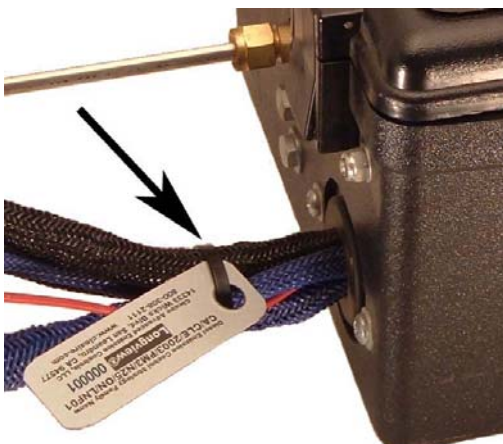

ATTACHMENT 3
Executive Order DE-08-006-02

Label for the Cleaire Longview System

Notes:

- Month and year of manufacture are not included. This information is readily obtained from Cleaire by reference to the serial number.
- The labels that are attached to the Longview and engine are identical. The figures below illustrate typical installations: one on the electronic controller's wiring harness, the other on an engine stud.

Additional System Labels

The following sample label is permanently attached to the diesel particulate filter:

The following sample label is permanently attached to the lean NOx catalyst: