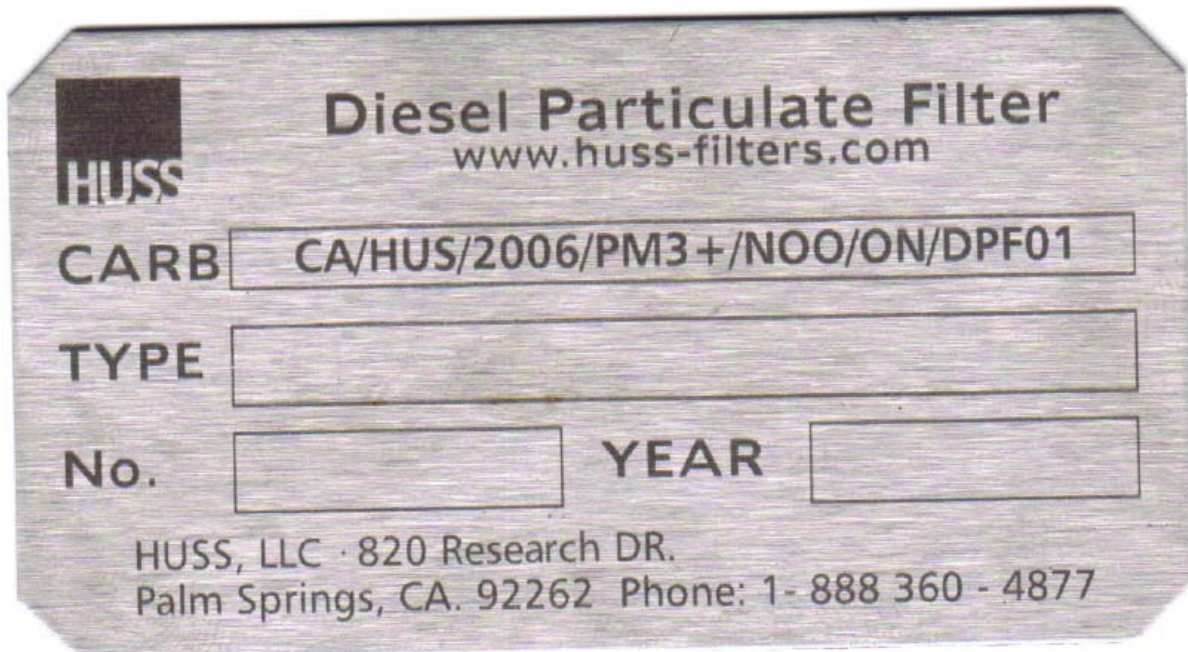

ATTACHMENT 3
Executive Order DE-06-006-03

Label for the Huss FS-MK System

Note: The labels that are attached to the FS-MK filter and the engine are identical.