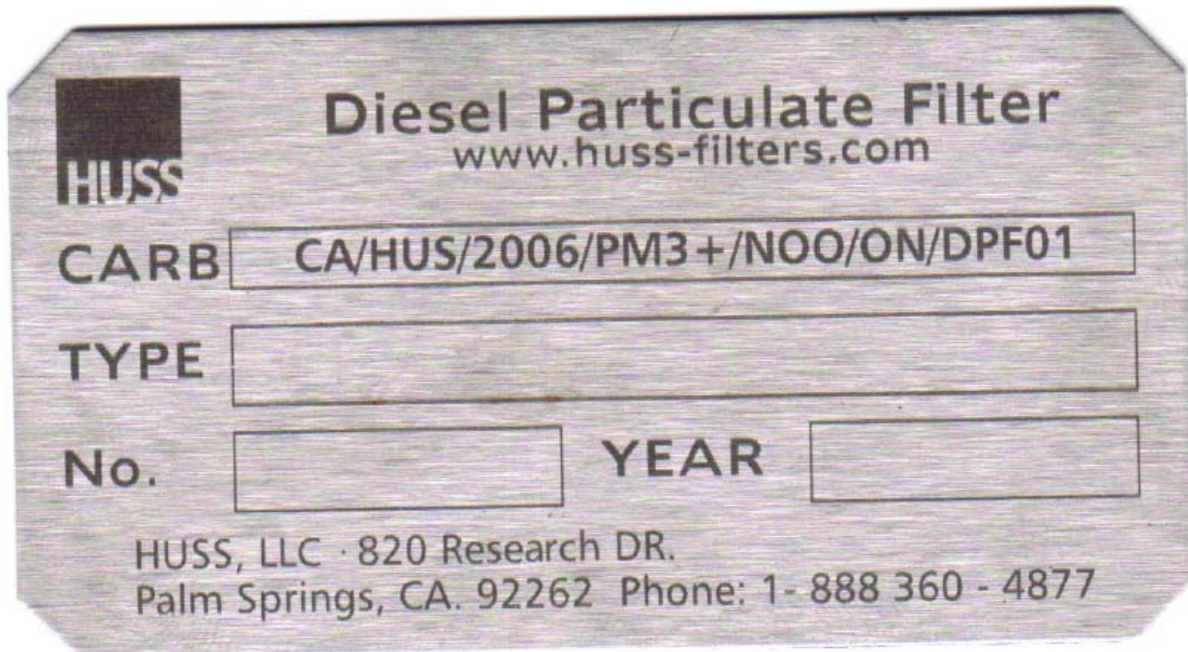

ATTACHMENT 3
Executive Order DE-06-006-01

Label for the Huss FS-MK System

Note: The labels that are attached to the FS-MK filter and the engine are identical.