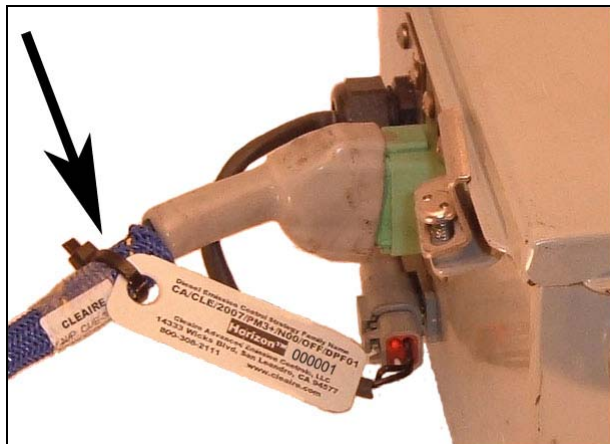

ATTACHMENT 3
Executive Order 05-010-04

Label for the Cleaire Horizon System

Notes:

- Month and year of manufacture are not included. This information is readily obtained from Cleaire by reference to the serial number.
- The labels that are attached to the Horizon and engine are identical. The figures below illustrate typical installations: one on the electronic controller's wiring harness, the other on an engine stud. Please disregard the information shown on the labels in the figures (for illustrative purposes only).

Additional System Labels

The following label is permanently attached to the diesel particulate filter: