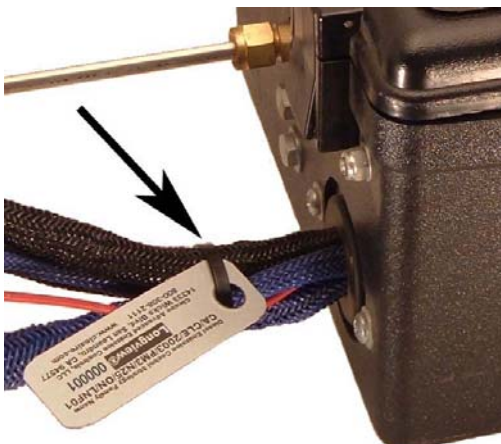

### ATTACHMENT 3

Conditional Verification Letter 10-661-541

#### Notes:

- Month and year of manufacture are not included. This information is readily obtained from Cleaire by reference to the serial number. **To distinguish from the original version of the Phoenix system, the system corresponding to conditional verification letters 09-661-361 and 10-661-541 will begin with serial number 087201.**
- The labels that are attached to the Phoenix and engine are identical. The figures below illustrate typical installations: one on the electronic controller's wiring harness, the other on an engine stud (for illustrative purposes only: please disregard the information shown on the labels in the figures).

**ATTACHMENT 3 (continued)**  
Conditional Verification Letter 10-661-541

A label similar to the one shown below is permanently attached to the diesel particulate filter.