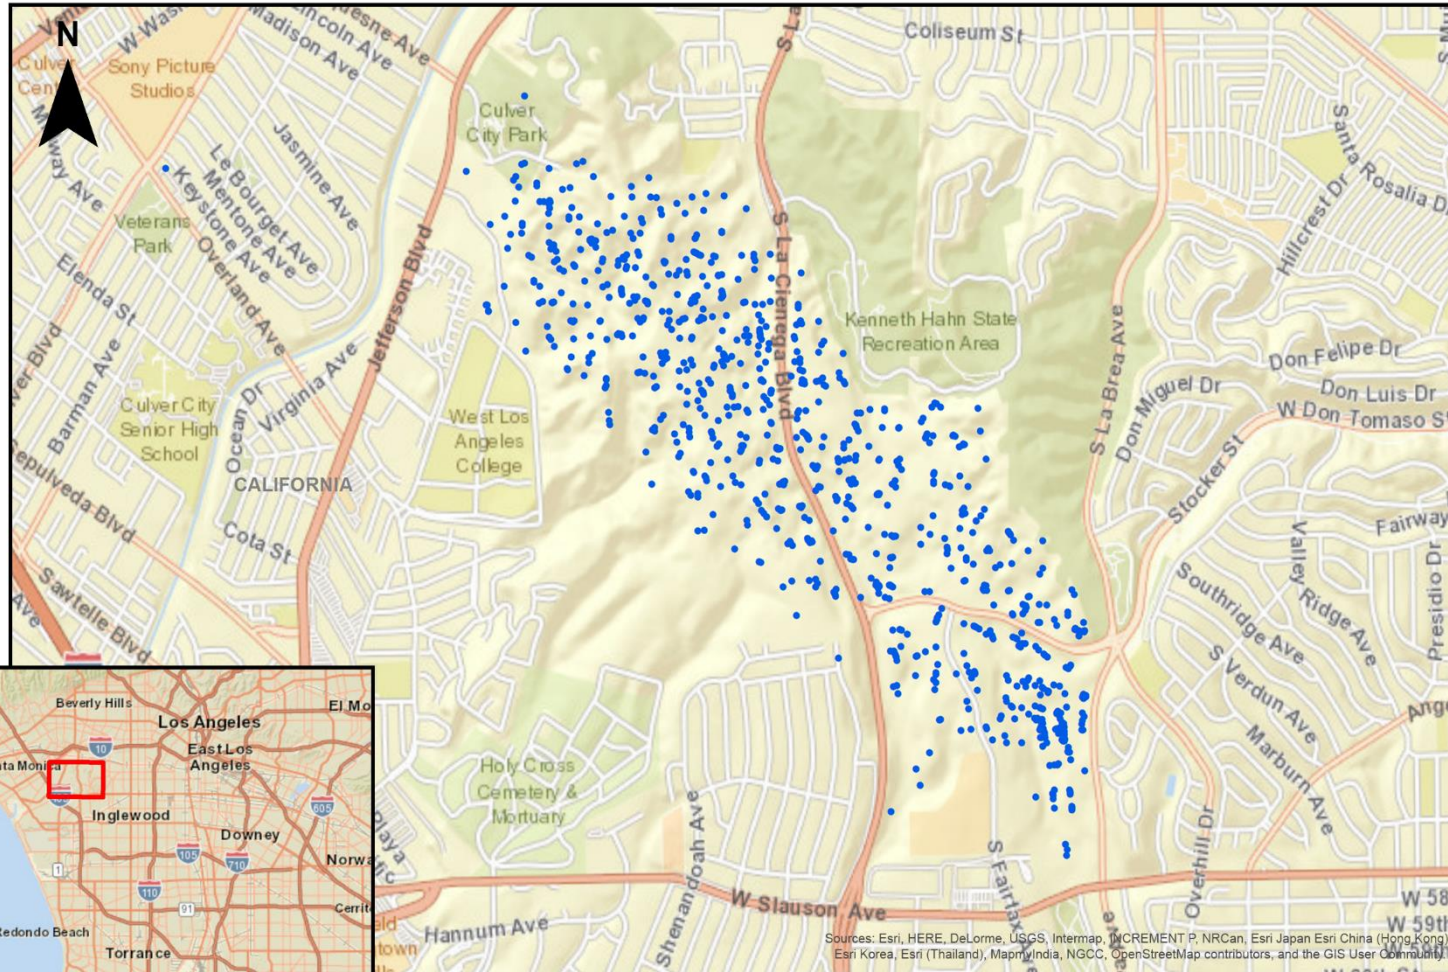

# Lost Hills

Blue dots are wells  
-active, idle, and new-

0 0.25 0.5 1 Miles

# Baldwin Hills

Blue dots are wells  
-active, idle, and new-

Sources: Esri, HERE, DeLorme, USGS, Intermap, INCREMENT P, NRCan, Esri Japan Esri China (Hong Kong), Esri Korea, Esri (Thailand), MapmyIndia, NGCC, OpenStreetMap contributors, and the GIS User Community

# South Los Angeles

### Jefferson

Blue dots are wells  
-active, idle, and new-

Sources: Esri, HERE, DeLorme, USGS, Intermap, INCREMENT P, NRCan, Esri Japan Esri China (Hong Kong), Esri Korea, Esri (Thailand), MapmyIndia, NGCC, OpenStreetMap contributors, and the GIS User Community.