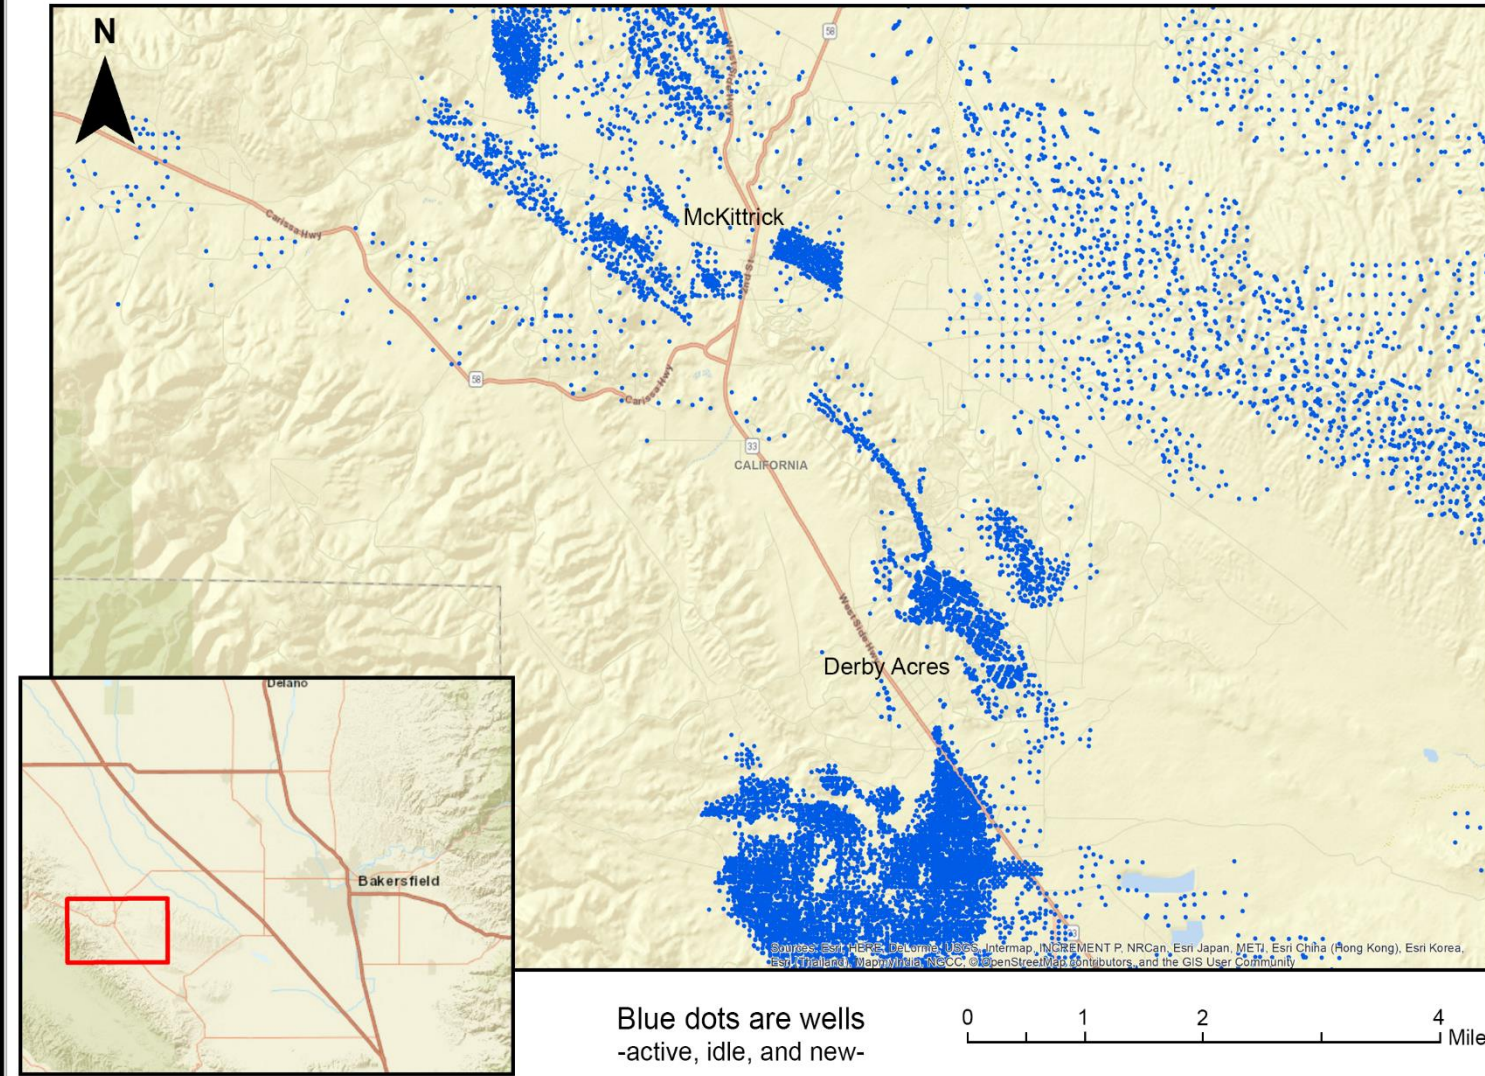

# Lost Hills

Blue dots are wells  
-active, idle, and new-

0 0.25 0.5 1 Miles

# Baldwin Hills

Blue dots are wells  
-active, idle, and new-

Sources: Esri, HERE, DeLorme, USGS, Intermap, INCREMENT P, NRCan, Esri Japan Esri China (Hong Kong), Esri Korea, Esri (Thailand), MapmyIndia, NGCC, OpenStreetMap contributors, and the GIS User Community

# South Los Angeles

### Jefferson

Blue dots are wells  
-active, idle, and new-

Sources: Esri, HERE, DeLorme, USGS, Intermap, INCREMENT P, NRCan, Esri Japan Esri China (Hong Kong), Esri Korea, Esri (Thailand), MapmyIndia, NGCC, OpenStreetMap contributors, and the GIS User Community.