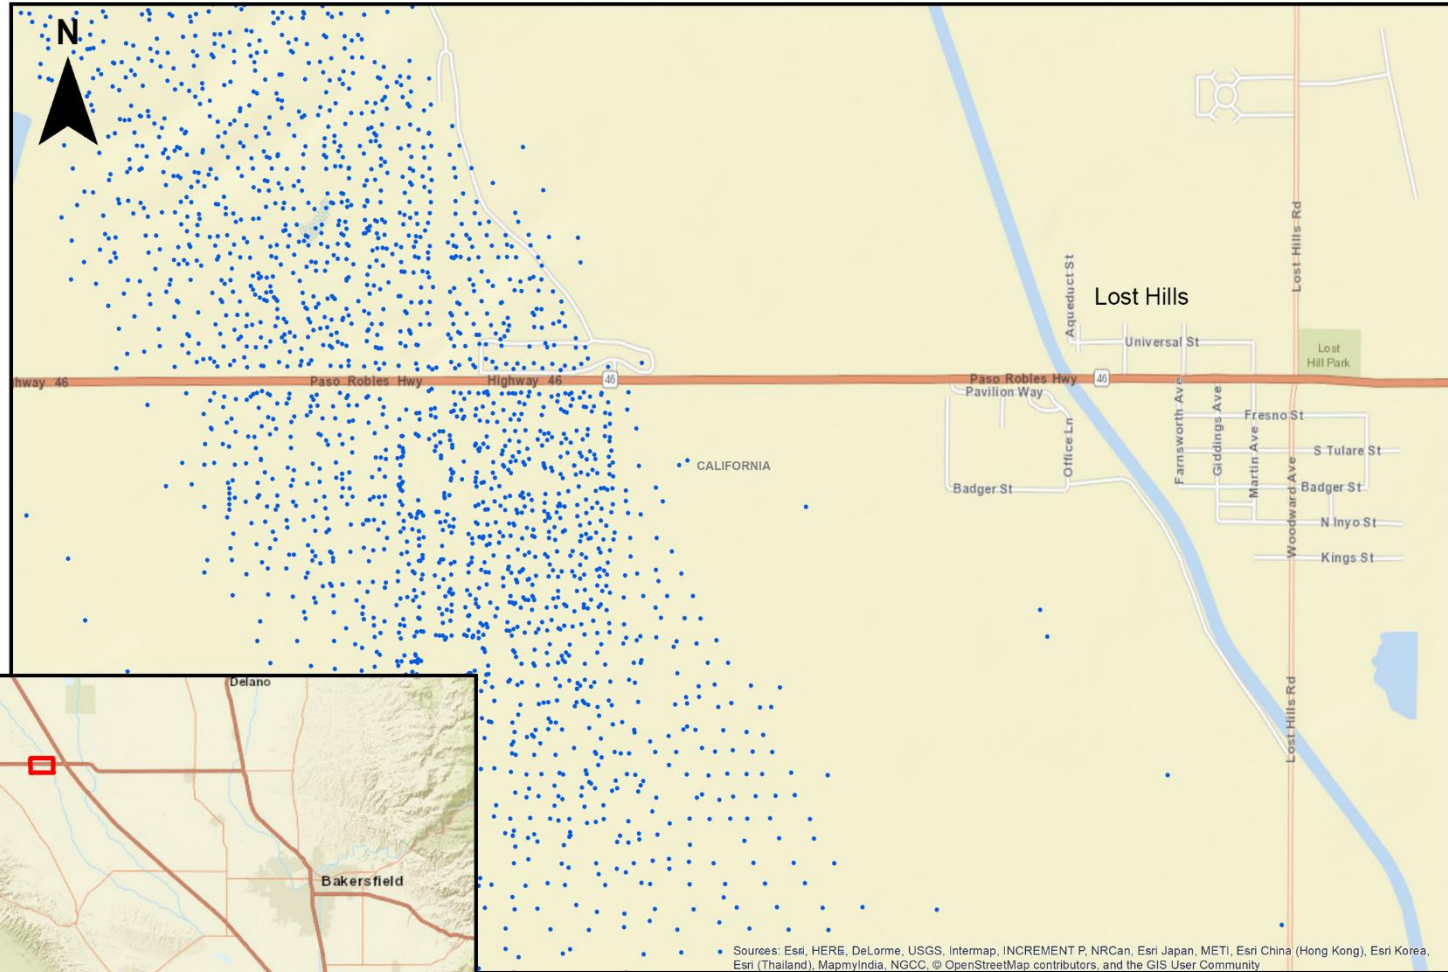

# Lost Hills

Blue dots are wells  
-active, idle, and new-

0 0.25 0.5 1 Miles

# Baldwin Hills

Blue dots are wells  
-active, idle, and new-

Sources: Esri, HERE, DeLorme, USGS, Intermap, INCREMENT P, NRCan, Esri Japan Esri China (Hong Kong), Esri Korea, Esri (Thailand), MapmyIndia, NGCC, OpenStreetMap contributors, and the GIS User Community

# South Los Angeles

### Jefferson

Blue dots are wells  
-active, idle, and new-

Sources: Esri, HERE, DeLorme, USGS, Intermap, INCREMENT P, NRCan, Esri Japan Esri China (Hong Kong), Esri Korea, Esri (Thailand), MapmyIndia, NGCC, OpenStreetMap contributors, and the GIS User Community.