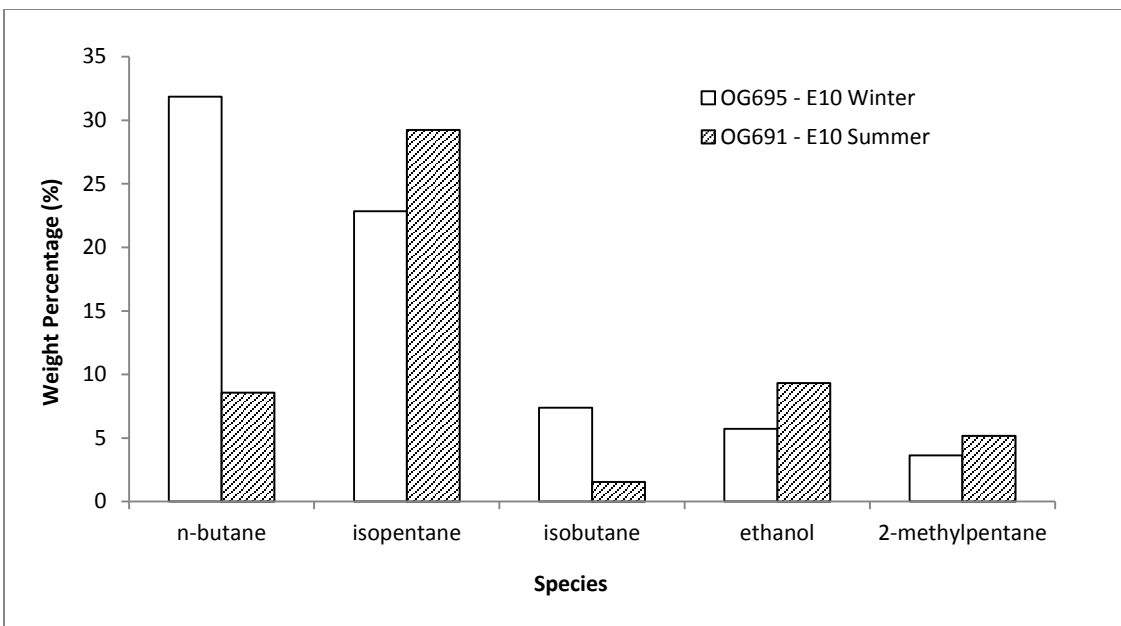

3 Results and Discussion

The details of profile OG695 are presented in Appendix 2. The most abundant species in the headspace vapor of winter-grade E10 gasoline include: n-butane (31.9%), isopentane (22.8%), isobutane (7.4%), n-pentane (6.2%) and ethanol (5.7%). The ratio of TOG/THC (total organic gases/total hydrocarbon) is 1.072, which can be used to convert THC emissions to actual weight TOG emissions. The ratio of ROG/TOG (reactive organic gases/total organic gases) for OG695 is 1.0000.

The winter-grade profile (OG695) contains much higher butane compared with the summer-grade E10 headspace vapor profile (OG691): 31.9% vs. 8.6% (Figure 1). This difference is caused by the different Reid Vapor Pressures (RVP) of the two liquid fuels. As mentioned previously, California's standards mandate summer gasoline with RVP 7.0 PSI or lower to limit ground-level ozone formation [1]. Winter fuels have higher RVP which evaporate more easily than summer fuels with lower RVP. Although there is only 3.7% more butane in the winter fuel profile (OG694) than the summer fuel profile (OG692) [7, 8], the difference in the vapor phase is much greater due to the high volatility of butane.