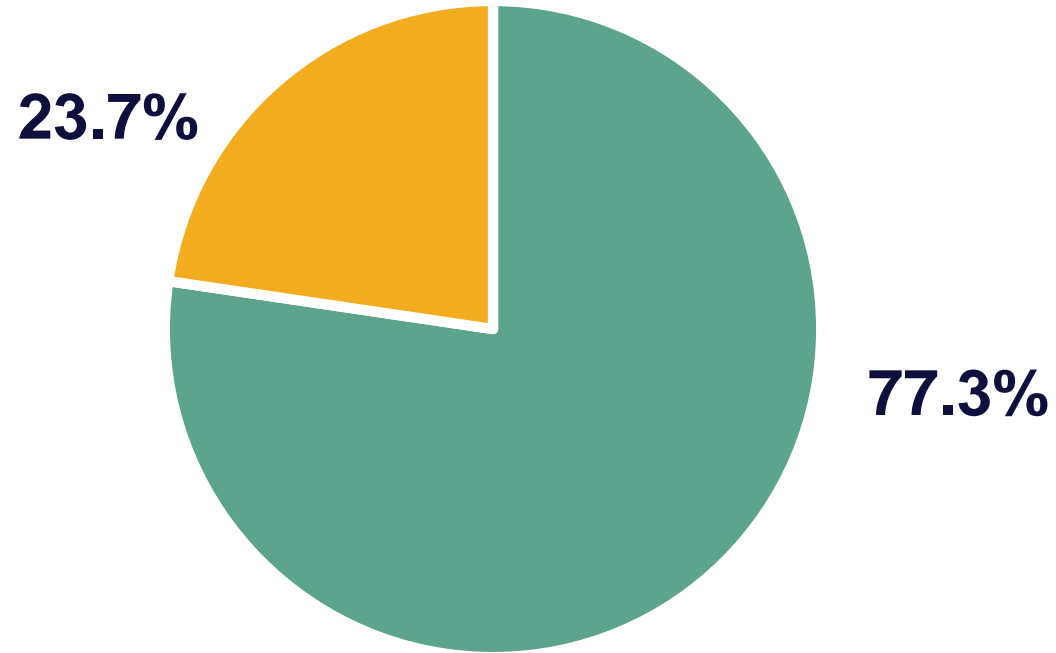

Climate-Smart Dairy CDFA Grant

Total Funding: \$150 million

- Dairy Digester Research and Development Program (DDRDP)
- Alternative Manure Management Program (AMMP)

Average Cost per ton CO₂e by Practice